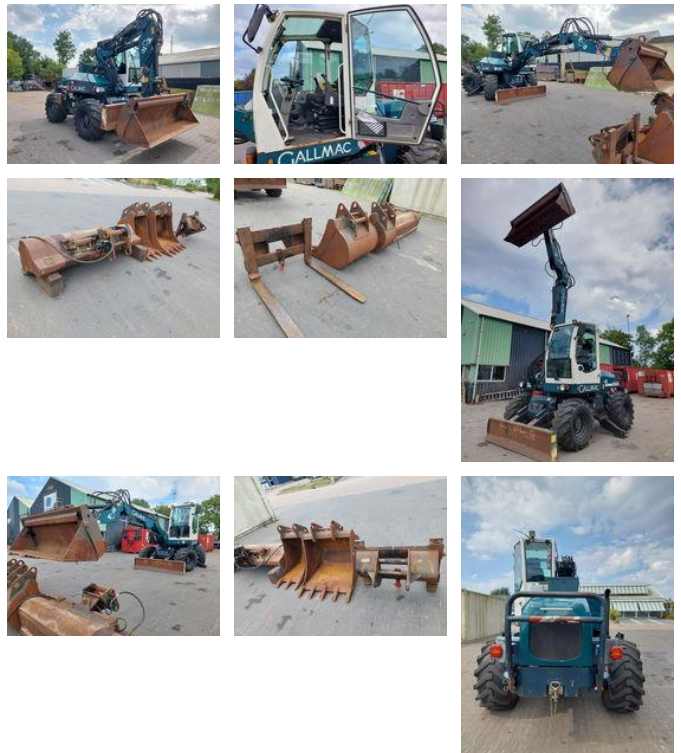

ATTEMA

Gallmac Gallmac tg 10

General features

Brand	Gallmac
Subcategory	Wheeled excavator
Construction year	2014
operatingHours	2300
Condition	Used
General condition	Very good
Fuel	Diesel

Characteristics

Empty weight

10.000kg

Gallmac Gallmac tg 10

Accessories