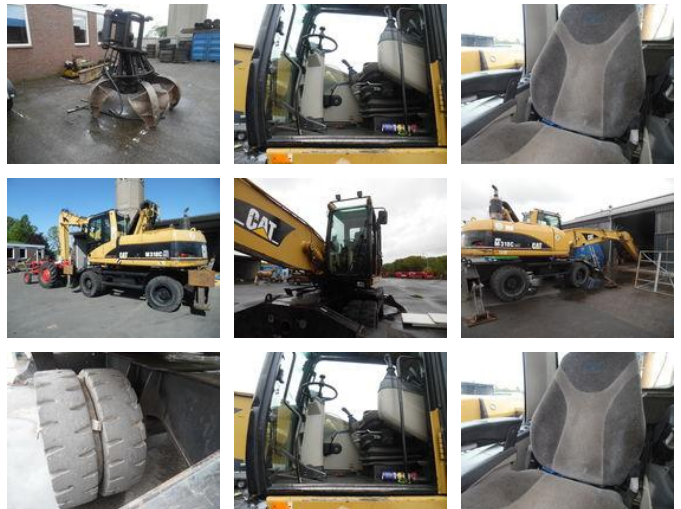

## Caterpillar M 318 C

### General features

Brand	Caterpillar
Subcategory	Bucket wheel excavator
Construction year	2004
operatingHours	29000
Color	yellow
Condition	Used
General condition	Good
Fuel	Diesel
ceMarking	1

### Characteristics

Empty weight

21.000kg