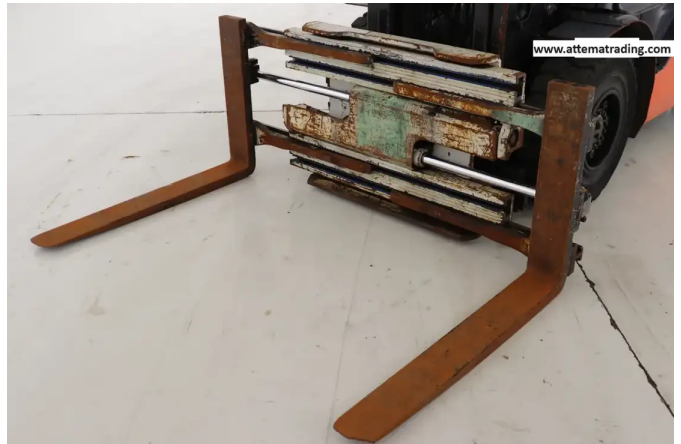

Cascade 64 G - CFR - 93 64 G ROTATOR

General features

Brand	Cascade
Subcategory	Forklift
Construction year	2016
Condition	Used
General condition	Good
CE marking	Yes

Characteristics

Lifting capacity 4.500kg

Cascade 64 G - CFR - 93 64 G ROTATOR

Accessories