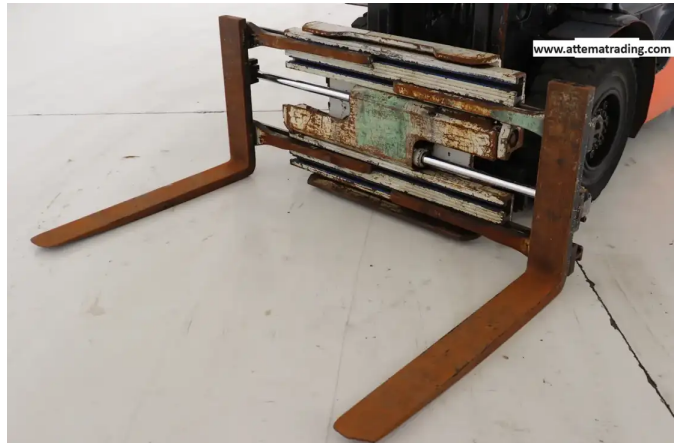

ATTEMA

Cascade 64 G - CFR - 93 64 G ROTATOR

General features

Brand	Cascade
Subcategory	Forklift
Construction year	2016
Condition	Used
General condition	Good
ceMarking	1

Characteristics

liftingCapacity 4.500kg

Cascade 64 G - CFR - 93 64 G ROTATOR

Accessories